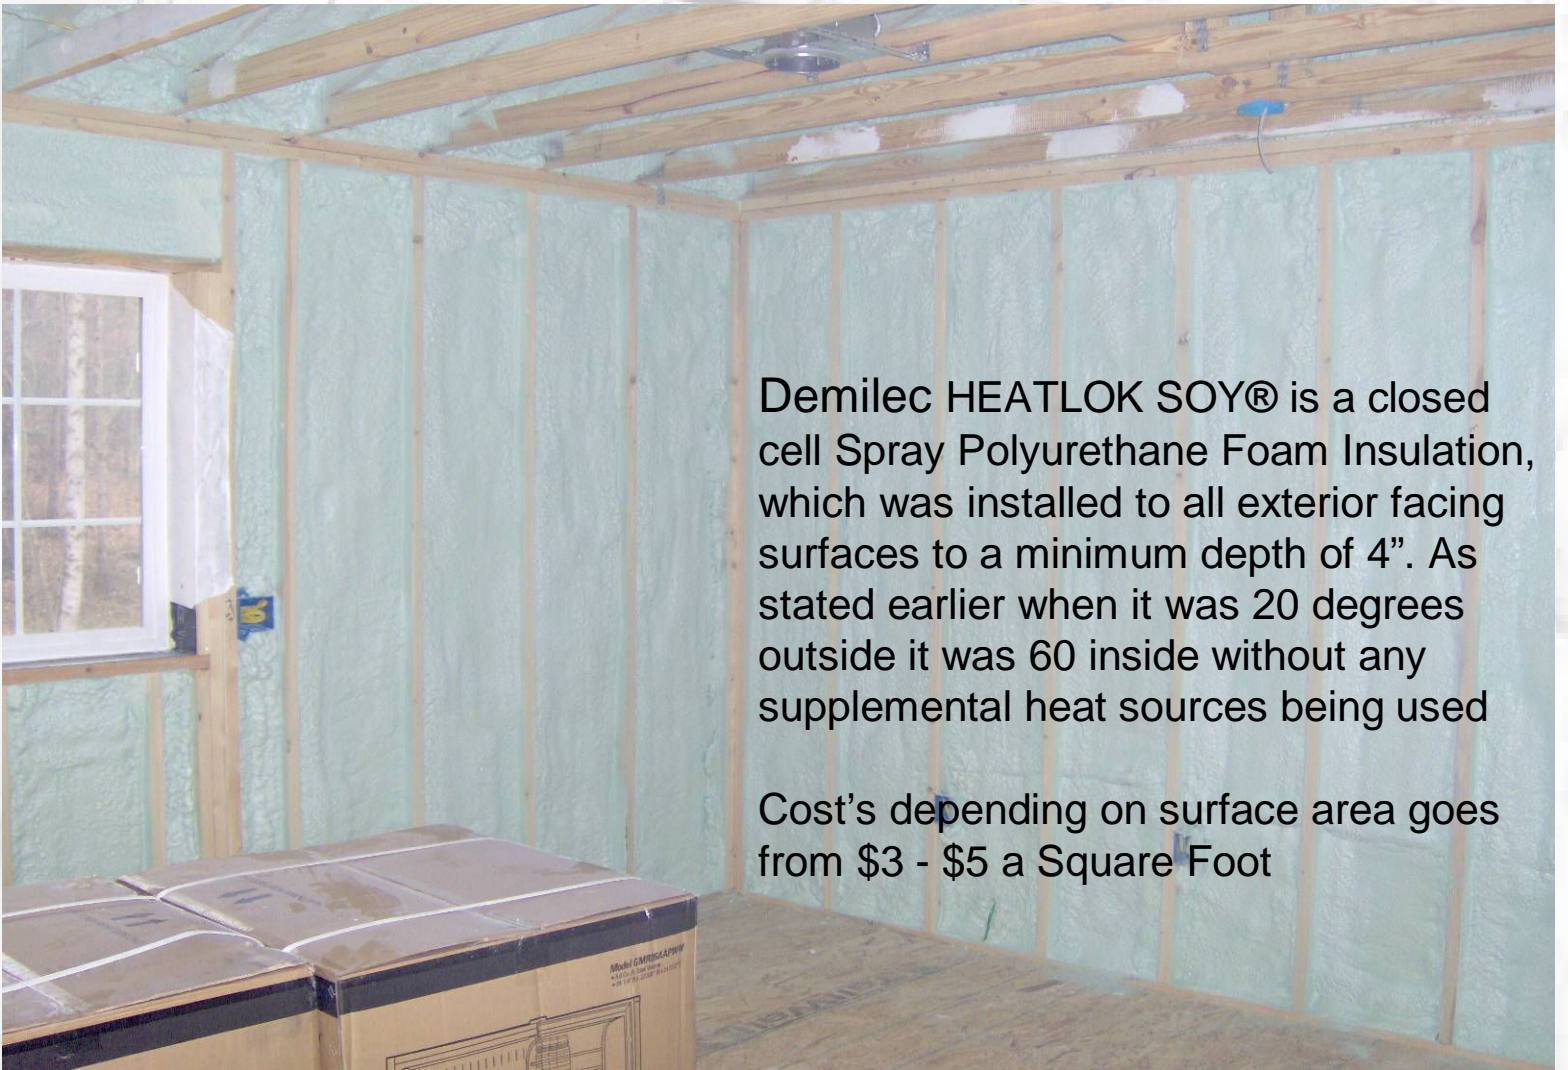

# Insulation Installation

Demilec HEATLOK SOY® is a closed cell Spray Polyurethane Foam Insulation, which was installed to all exterior facing surfaces to a minimum depth of 4". As stated earlier when it was 20 degrees outside it was 60 inside without any supplemental heat sources being used